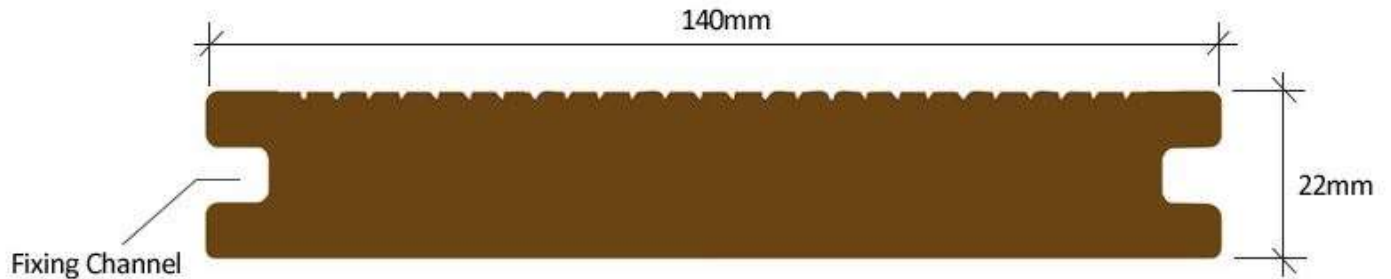

Stairs

Marina

Composite Deck Board Dimension

Width x Height: 140x22mm

OR02

Unit Length: 2.2 meter

COLOR CHART.

1 2 3 4 5 6